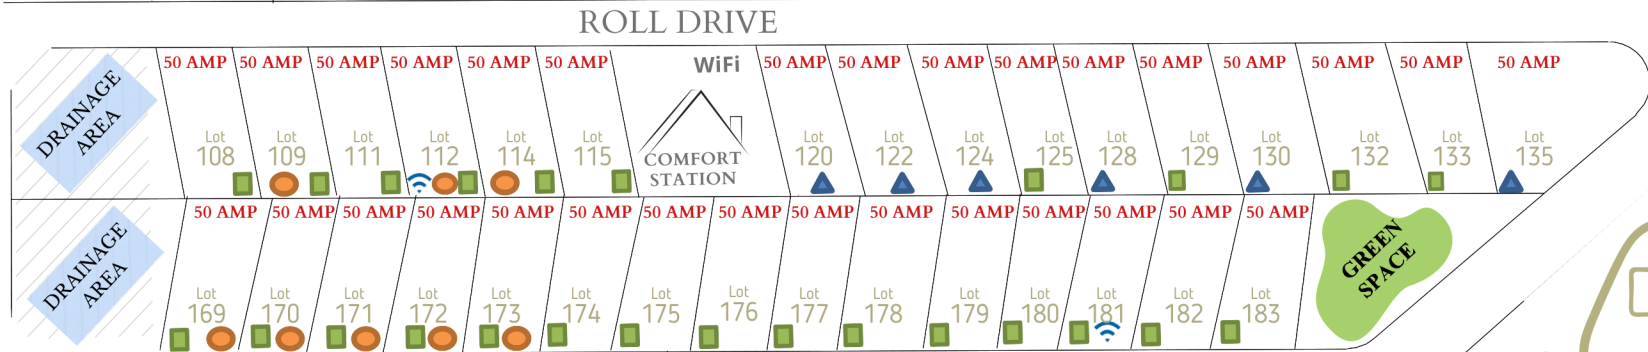

Sun Valley RV Park

2nd Ave NE, Beulah, ND 58523
701-873-4360
SunValleyRV.BCVB@gmail.com
visitBeulah.com

-  WRT ACCESS
-  MIDCO ACCESS
-  SEASONAL LOT (4/30 - 10/31)
-  YEAR AROUND LOT
- DR DO NOT RENT

COMFORT STATION AMENITIES