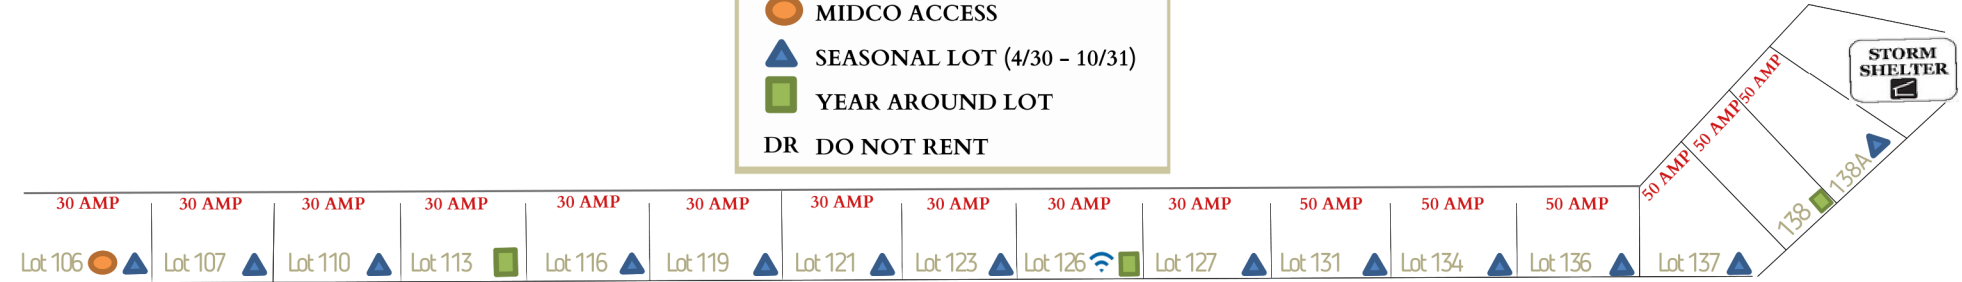

Sun Valley RV Park

2nd Ave NE, Beulah, ND 58523
701-873-4360
SunValleyRV.BCVB@gmail.com
visitBeulah.com

-  WRT ACCESS
-  MIDCO ACCESS
-  SEASONAL LOT (4/30 - 10/31)
-  YEAR AROUND LOT
- DR DO NOT RENT

COMFORT STATION AMENITIES